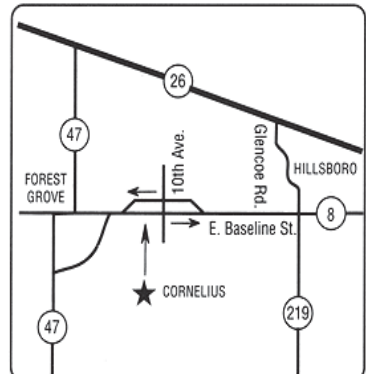

ESTACADA
512 S.E. Currin Street
 From I205: Take Hwy 224 East to Estacada. Turn North on Currin St. then turn Right approx. 1/4 block. From Hwy 211: Turn West on Hwy 224. Go approx. 2 blocks and turn North on Currin.

All Fuels

TROUTDALE
521 SW Halsey St.
 From I-84: Exit 17 to 257th. Go South on 257th 2 blocks. Go West on Historical Columbia River Hwy 1/2 block to site on left. Located at Corner of W. Historical Columbia River Hwy & Halsey.

B5 BioDiesel / Unleaded

VANCOUVER
7107 NE Vancouver Mall Dr.
 From I-205: Take SR-500 west to Andresen exit. Turn right (North) and go 2 blocks and then turn right on Vancouver Mall Dr. (No diesel)

Unleaded (All Grades)

MCMINNVILLE
1700 Lafayette Ave.
 Westbd. Hwy 99: Left on Lafayette Ave.
 Eastbd. Hwy 99: Right on Lafayette Ave.
 Located just before railroad tracks.

All Fuels / Dyed Diesel

CORNELIUS
601 E. Baseline St.
 Located on E. Baseline (Hwy 8). One way - East-bound only.