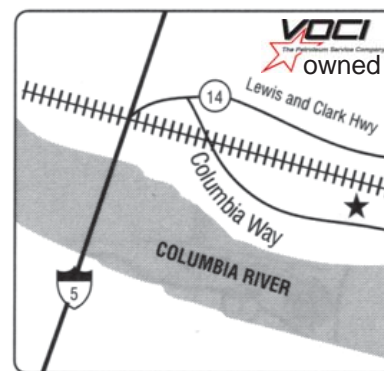

VANCOUVER
2000 East Columbia Way
From I-5: Take Hwy 14 East approx. 1 mile to first exit and turn right. Then under RR and left crossing onto Columbia Way and then approx. 3/4 of a mile.

B5 BioDiesel / Unleaded