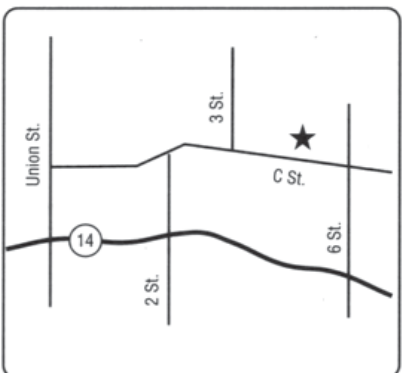

WASHOUGAL
361 C St.
Adjacent to Hwy 14 on C St. in Washougal. Exit Hwy 14 on 2 St. or 6 St.

Diesel / Unleaded / Dyed Diesel