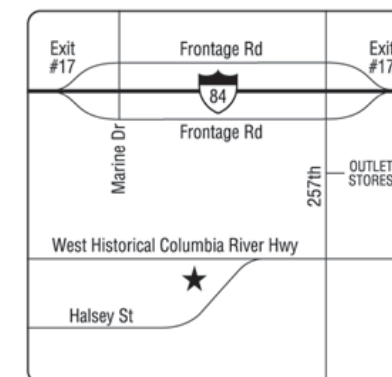

ESTACADA
512 S.E. Currin Street
 From I205: Take Hwy 224 East to Estacada. Turn North on Currin St. then turn Right approx. 1/4 block. From Hwy 211: Turn West on Hwy 224. Go approx. 2 blocks and turn North on Currin.

All Fuels

GRESHAM
22300 SE Stark St.
 From Portland: Take I-84 Eastbound to 181st St. Exit. Turn Right off exit. Stay on 181st to Stark St. Turn Left on Stark St. Station on Right side of Stark at 223rd Ave.

All Fuels

TROUTDALE
521 SW Halsey St.
 From I-84: Exit 17 to 257th. Go South on 257th 2 blocks. Go West on Historical Columbia River Hwy 1/2 block to site on left. Located at Corner of W. Historical Columbia River Hwy & Halsey.

MCMINNVILLE
1700 Lafayette Ave.
 Westbd. Hwy 99: Left on Lafayette Ave.
 Eastbd. Hwy 99: Right on Lafayette Ave.
 Located just before railroad tracks.

All Fuels / Dyed Diesel

CORNELIUS
601 E. Baseline St.
 Located on E. Baseline (Hwy 8). One way - East-bound only.