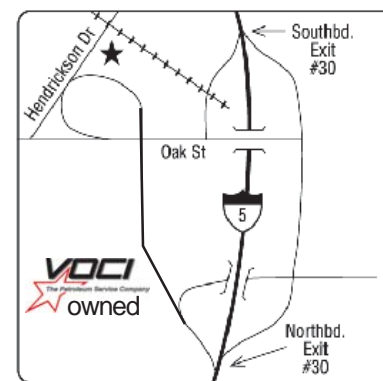

KALAMA
Oak St. & Hendrickson Dr.
Southbd. I-5: Take Kalama exit. Right on Oak St. and then right on Hendrickson.
Northbd. I-5: Take Kalama exit. North on Frontage Rd. Turn left on Oak St. & then right on Hendrickson Dr.

All Fuels / Dyed Diesel