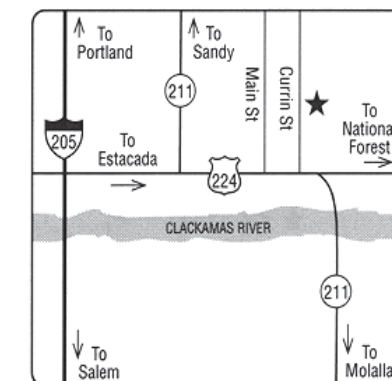

B5 BioDiesel / Unleaded / Dyed Diesel

PORTLAND
18145 SE Division St.
 From Portland: Take I-84 East to 181st (Exit 13). Go right on 181st to Division. Site is a Texaco station on the corner of 182nd & Division.

ESTACADA
512 S.E. Currin Street
 From I205: Take Hwy 224 East to Estacada. Turn North on Currin St. then turn Right approx. 1/4 block. From Hwy 211: Turn West on Hwy 224. Go approx. 2 blocks and turn North on Currin.

All Fuels

TROUTDALE
521 SW Halsey St.
 From I-84: Exit 17 to 257th. Go South on 257th 2 blocks. Go West on Historical Columbia River Hwy 1/2 block to site on left. Located at Corner of W. Historical Columbia River Hwy & Halsey.

MCMINNVILLE
1700 Lafayette Ave.
 Westbd. Hwy 99: Left on Lafayette Ave.
 Eastbd. Hwy 99: Right on Lafayette Ave.
 Located just before railroad tracks.

All Fuels / Dyed Diesel

CORNELIUS
601 E. Baseline St.
 Located on E. Baseline (Hwy 8). One way - East-bound only.