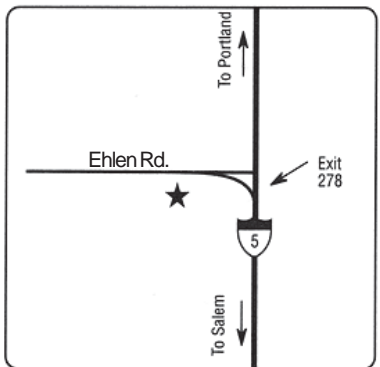

ESTACADA
512 S.E. Currin Street
 From I205: Take Hwy 224 East to Estacada. Turn North on Currin St. then turn Right approx. 1/4 block. From Hwy 211: Turn West on Hwy 224. Go approx. 2 blocks and turn North on Currin.

All Fuels

TROUTDALE
521 SW Halsey St.
 From I-84: Exit 17 to 257th. Go South on 257th 2 blocks. Go West on Historical Columbia River Hwy 1/2 block to site on left. Located at Corner of W. Historical Columbia River Hwy & Halsey.

AURORA
12334 Ehlen Road, NE
 Exit I-5 at Exit 278.

All Fuels

BEAVERTON
4955 SW Western Ave.
 From Hwy. 217: Take Beaverton Hillsdale Hwy 10. Head East to Western Ave. Turn right.

Diesel / Unleaded

VANCOUVER
2000 East Columbia Way
 From I-5: Take Hwy 14 East approx. 1 mile to first exit and turn right. Then under RR and left crossing onto Columbia Way and then approx. 3/4 of a mile.

MCMINNVILLE
1700 Lafayette Ave.
 Westbd. Hwy 99: Left on Lafayette Ave.
 Eastbd. Hwy 99: Right on Lafayette Ave.
 Located just before railroad tracks.

All Fuels / Dyed Diesel

CORNELIUS
601 E. Baseline St.
 Located on E. Baseline (Hwy 8). One way - East-bound only.