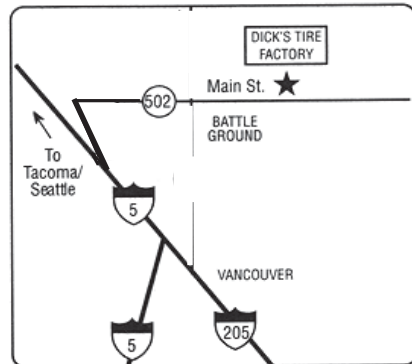

B20 BioDiesel / All Fuels / Dyed Diesel

PORTLAND
11125 SE Foster Rd.
 Site located 1 mi. East of I-205 on Foster Rd.

B5 BioDiesel / All Fuels / Dyed Diesel

VANCOUVER
7208 St. Johns Rd.
 From I-5: Exit East on 78th St. Turn right on St. Johns Rd., 6 blocks on right. From I-205: Take Andresen St. exit, turn left on Andresen, right on 78th St. and then left on St. Johns Rd.

Diesel/Unleaded

BATTLE GROUND
510 W. Main St.
 From I-5: Take Battle Ground exit #8. Go North and then East on Hwy 502 approx. 8 miles. Cardlock located on left hand side.

All Fuels

PORTLAND
N. Borthwick St.
 I-5 Coliseum exit. West on Broadway. North on Interstate to Russell. East to corner of Russell and Borthwick.

B5 BioDiesel / Unleaded / Dyed Diesel

PORTLAND
18145 SE Division St.
 From Portland: Take I-84 East to 181st (Exit 13). Go right on 181st to Division. Site is a Texaco station on the corner of 182nd & Division.

All Fuels

TROUTDALE
521 SW Halsey St.
 From I-84: Exit 17 to 257th. Go South on 257th 2 blocks. Go West on Historical Columbia River Hwy 1/2 block to site on left. Located at Corner of W. Historical Columbia River Hwy & Halsey.