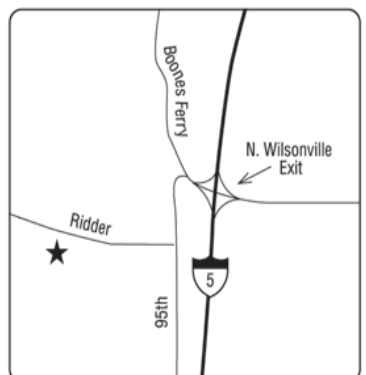

MCMINNVILLE
1700 Lafayette Ave.
 Westbd. Hwy 99: Left on Lafayette Ave.
 Eastbd. Hwy 99: Right on Lafayette Ave.
 Located just before railroad tracks.

All Fuels / Dyed Diesel

CORNELIUS
601 E. Baseline St.
 Located on E. Baseline (Hwy 8). One way - East-bound only.

All Fuels / Dyed Diesel

KALAMA
Oak St. & Hendrickson Dr.
 Southbd. I-5: Take Kalama exit. Right on Oak St. and then right on Hendrickson.
 Northbd. I-5: Take Kalama exit. North on Frontage Rd. Turn left on Oak St. & then right on Hendrickson Dr.

All Fuels / Dyed Diesel

VANCOUVER
VOCI OFFICE
1503 NE 136th St.
 From I-5 going North or I-205 either direction: Take 134th St. to the West. Turn right on NE 10th Ave. 1 block to NE 136th and turn right.

All Fuels / Dyed Diesel

TUALATIN
18955 SW Teton Ave.
 S.W. of Portland. West from I-5 turn on to Tualatin Sherwood Rd. to Teton and turn Right.

Diesel / Unleaded

WILSONVILLE
SW Ridder Rd.
 North or Southbd. I-5: Take the North Wilsonville Exit. Turn West on Boonesferry to 95th. Go South on 95th to Ridder. Turn West on Ridder to site on the South side.