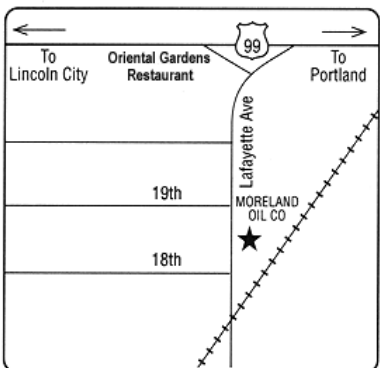

All Fuels

TROUTDALE
521 SW Halsey St.
 From I-84: Exit 17 to 257th. Go South on 257th 2 blocks. Go West on Historical Columbia River Hwy 1/2 block to site on left. Located at Corner of W. Historical Columbia River Hwy & Halsey.

AURORA
12334 Ehlen Road, NE
 Exit I-5 at Exit 278.

All Fuels

BEAVERTON
4955 SW Western Ave.
 From Hwy. 217: Take Beaverton Hillsdale Hwy 10. Head East to Western Ave. Turn right.

Diesel / Unleaded

VANCOUVER
2000 East Columbia Way
 From I-5: Take Hwy 14 East approx. 1 mile to first exit and turn right. Then under RR and left crossing onto Columbia Way and then approx. 3/4 of a mile.

B5 BioDiesel / Unleaded

VANCOUVER
7107 NE Vancouver Mall Dr.
 From I-205: Take SR-500 west to Andresen exit. Turn right (North) and go 2 blocks and then turn right on Vancouver Mall Dr. (No diesel)

Unleaded (All Grades)

MCMINNVILLE
1700 Lafayette Ave.
 Westbd. Hwy 99: Left on Lafayette Ave.
 Eastbd. Hwy 99: Right on Lafayette Ave.
 Located just before railroad tracks.

All Fuels / Dyed Diesel

CORNELIUS
601 E. Baseline St.
 Located on E. Baseline (Hwy 8). One way - East-bound only.