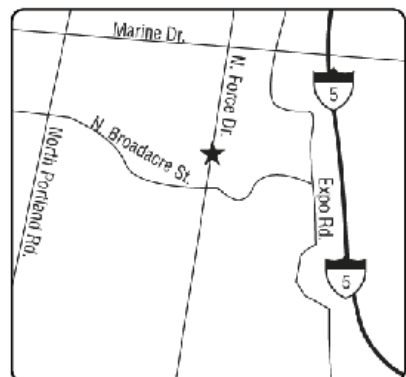

PORTLAND
11535 North Force Ave.
From I-5: Take Marine Dr. East Turn left approx. 1/2 mile onto North Force Ave.

Diesel / Unleaded