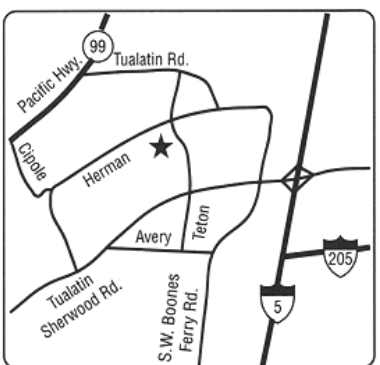

TUALATIN
18955 SW Teton Ave.
S.W. of Portland. West from I-5 turn on to Tualatin Sherwood Rd. to Teton and turn Right.

Diesel / Unleaded