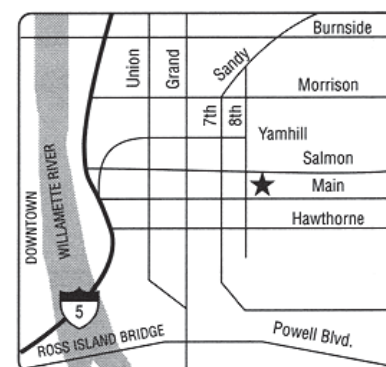

PORTLAND
1208 SE 8th
Northbd. I-5: Take Water Ave. exit off Marquam Bridge. Continue east on Yamhill. Turn right on 7th. Turn Left on Salmon. Cardlock located on the right.

B20 BioDiesel / All Fuels