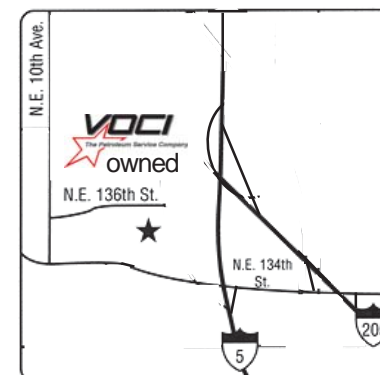

VANCOUVER
VOCI OFFICE
1503 NE 136th St.
From I-5 going North or I-205 either direction: Take 134th St. to the West. Turn right on NE 10th Ave. 1 block to NE 136th and turn right.

All Fuels / Dyed Diesel