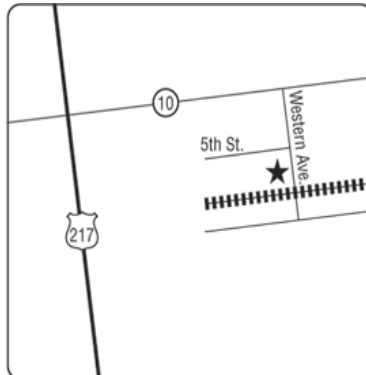

ESTACADA
512 S.E. Currin Street
 From I205: Take Hwy 224 East to Estacada. Turn North on Currin St. then turn Right approx. 1/4 block. From Hwy 211: Turn West on Hwy 224. Go approx. 2 blocks and turn North on Currin.

All Fuels

TROUTDALE
521 SW Halsey St.
 From I-84: Exit 17 to 257th. Go South on 257th 2 blocks. Go West on Historical Columbia River Hwy 1/2 block to site on left. Located at Corner of W. Historical Columbia River Hwy & Halsey.

AURORA
12334 Ehlen Road, NE
 Exit I-5 at Exit 278.

All Fuels

BEAVERTON
4955 SW Western Ave.
 From Hwy. 217: Take Beaverton Hillsdale Hwy 10. Head East to Western Ave. Turn right.

Diesel / Unleaded

VANCOUVER
2000 East Columbia Way
 From I-5: Take Hwy 14 East approx. 1 mile to first exit and turn right. Then under RR and left crossing onto Columbia Way and then approx. 3/4 of a mile.

MCMINNVILLE
1700 Lafayette Ave.
 Westbd. Hwy 99: Left on Lafayette Ave.
 Eastbd. Hwy 99: Right on Lafayette Ave.
 Located just before railroad tracks.

All Fuels / Dyed Diesel

CORNELIUS
601 E. Baseline St.
 Located on E. Baseline (Hwy 8). One way - East-bound only.