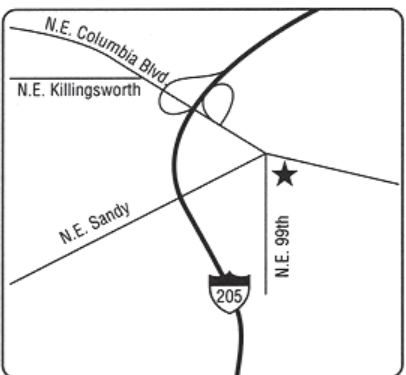

PORTLAND
9910 NE Sandy Blvd.
From Hwy 205: take N.E. Columbia Blvd Exit. Cardlock is located on right hand side heading East.

All Fuels