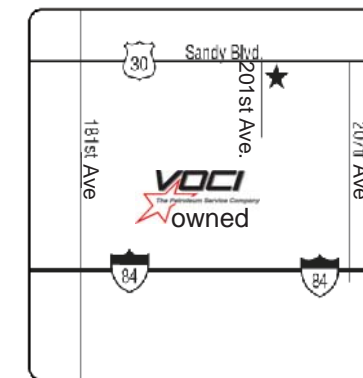

PORTLAND
FAIRVIEW
20116 NE Sandy Blvd.
Eastbd. I-84: Take 181st Exit North. Turn right on Sandy Blvd.
Westbd. I-84: Take 207th Exit North. Turn left on Sandy Blvd.

All Fuels / Dyed Diesel

VOCI offers services in lubrication, fleet fueling, bulk fuels and fixed-price fuel contracts.

- Contact Your Salesperson For More Information