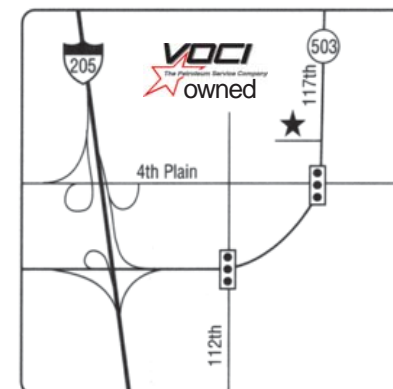

VANCOUVER
Hwy. 503 (117th) & NE 65th
From I-205: Take SR 500 exit east. Road goes east and then north. Turn left at NE 65th at Wubben Industrial Park.

All Fuels