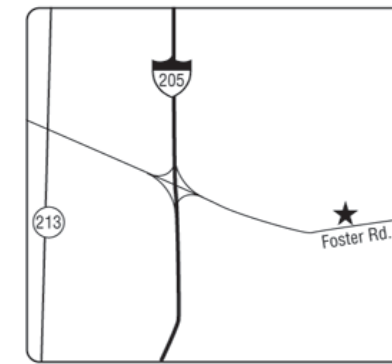

RIDGEFIELD
2814 310 St. NW
 Northbd. I-5: Take Exit 16/La Center Exit. Go right after offramp to site on the left.
 Southbd. I-5: Take Exit 16/La Center Exit. Go left over freeway to site on the left.

Diesel / Unleaded

WOODLAND
1800 Schurman Way
 From I-5: Exit 22. West on Dike Access Rd. 400 feet. Left on Schurman Wy. Half mile, on left.

Diesel / Unleaded / Dyed Diesel

PORTLAND
3125 NW 35th Ave.
 From I-5: Take Yeon Exit. Turn Left onto N.W. 35th Ave. Cardlock is located on Right hand side.

B20 BioDiesel / All Fuels / Dyed Diesel

PORTLAND
11125 SE Foster Rd.
 Site located 1 mi. East of I-205 on Foster Rd.

B5 BioDiesel / All Fuels / Dyed Diesel

VANCOUVER
7208 St. Johns Rd.
 From I-5: Exit East on 78th St. Turn right on St. Johns Rd., 6 blocks on right. From I-205: Take Andresen St. exit, turn left on Andresen, right on 78th St. and then left on St. Johns Rd.

All Fuels

TROUTDALE
521 SW Halsey St.
 From I-84: Exit 17 to 257th. Go South on 257th 2 blocks. Go West on Historical Columbia River Hwy 1/2 block to site on left. Located at Corner of W. Historical Columbia River Hwy & Halsey.