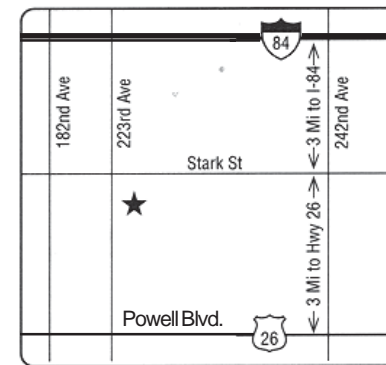

ESTACADA
512 S.E. Currin Street
 From I205: Take Hwy 224 East to Estacada. Turn North on Currin St. then turn Right approx. 1/4 block. From Hwy 211: Turn West on Hwy 224. Go approx. 2 blocks and turn North on Currin.

All Fuels / Dyed Diesel

PORTLAND
6814 NE 42nd Ave.
 I-5 exit Columbia Blvd. East on Columbia Blvd. Turn left onto 42nd Ave.

B5 BioDiesel / Unleaded

PORTLAND
9910 NE Sandy Blvd.
 From Hwy 205: take N.E. Columbia Blvd Exit. Cardlock is located on right hand side heading East.

All Fuels

GRESHAM
22300 SE Stark St.
 From Portland: Take I-84 Eastbound to 181st St. Exit. Turn Right off exit. Stay on 181st to Stark St. Turn Left on Stark St. Station on Right side of Stark at 223rd Ave.

All Fuels

TROUTDALE
521 SW Halsey St.
 From I-84: Exit 17 to 257th. Go South on 257th 2 blocks. Go West on Historical Columbia River Hwy 1/2 block to site on left. Located at Corner of W. Historical Columbia River Hwy & Halsey.