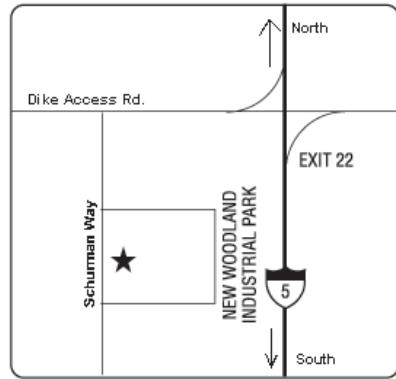

WOODLAND
1800 Schurman Way
From I-5: Exit 22. West on Dike Access Rd. 400 feet. Left on Schurman Wy. Half mile, on left.

Diesel / Unleaded / Dyed Diesel