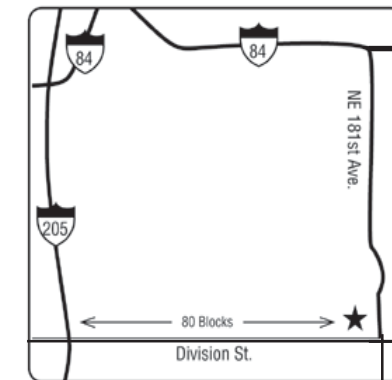

B5 BioDiesel / Unleaded / Dyed Diesel

PORTLAND
18145 SE Division St.
 From Portland: Take I-84 East to 181st (Exit 13). Go right on 181st to Division. Site is a Texaco station on the corner of 182nd & Division.

All Fuels

TROUTDALE
521 SW Halsey St.
 From I-84: Exit 17 to 257th. Go South on 257th 2 blocks. Go West on Historical Columbia River Hwy 1/2 block to site on left. Located at Corner of W. Historical Columbia River Hwy & Halsey.