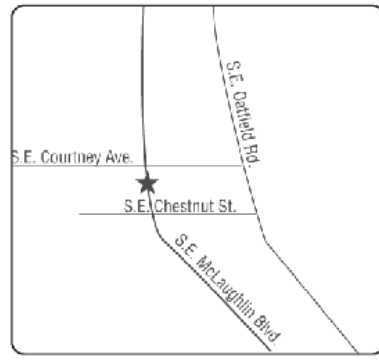

All Fuels

TROUTDALE
521 SW Halsey St.
 From I-84: Exit 17 to 257th. Go South on 257th 2 blocks. Go West on Historical Columbia River Hwy 1/2 block to site on left. Located at Corner of W. Historical Columbia River Hwy & Halsey.

All Fuels / Dyed Diesel

QUESTIONS? COMMENTS? NEED HELP? CALL US @ 800-221-7067

VOCI-PRODUCTS, SERVICE, KNOWLEDGE

CLACKAMAS
9911 SE Elon
 From Hwy. 205: Exit onto Hwy. 212/224. Site is located on the right side when heading East.

All Fuels / Dyed Diesel

MILWAUKIE
14115 SE McLaughlin
 Go South out of Portland on S.E. McLaughlin (99E). Go through Milwaukie. Site is located between S.E. Courtney & S.E. Oak Grove Blvd. on the West side of St.

MCMINNVILLE
1700 Lafayette Ave.
 Westbd. Hwy 99: Left on Lafayette Ave.
 Eastbd. Hwy 99: Right on Lafayette Ave.
 Located just before railroad tracks.

All Fuels / Dyed Diesel

CORNELIUS
601 E. Baseline St.
 Located on E. Baseline (Hwy 8). One way - East-bound only.