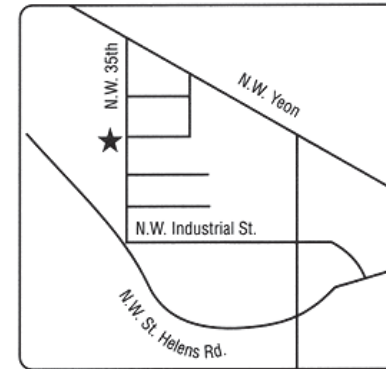

PORTLAND
3125 NW 35th Ave.
From I-5: Take Yeon Exit. Turn Left onto N.W. 35th Ave. Cardlock is located on Right hand side.

B20 BioDiesel / All Fuels / Dyed Diesel