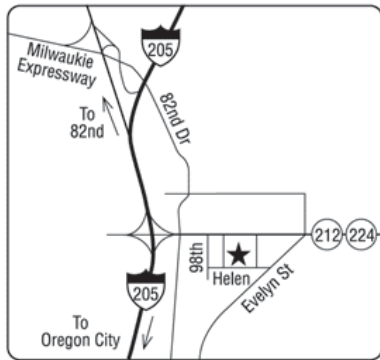

CLACKAMAS
9911 SE Elon
From Hwy. 205: Exit onto Hwy. 212/224. Site is located on the right side when heading East.

All Fuels / Dyed Diesel